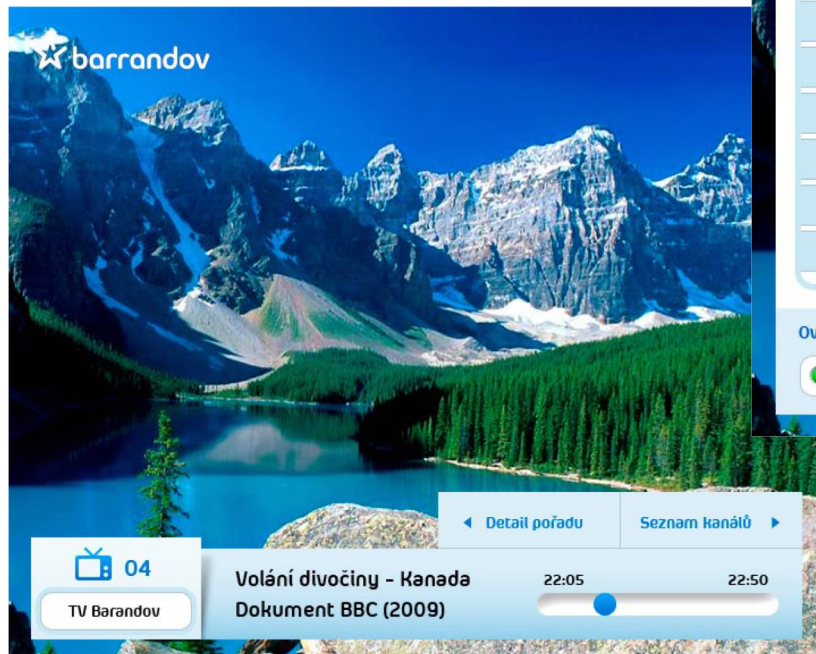

První verze IPTV

Druhá verze IPTV

The screenshot displays the IPTV interface. At the top right, there is a button for "Pořady vybraného kanálu" (Selected channel schedule) with "TV", "BACK", and "Zpět" (Back) options. The main part of the screen is a channel guide for the date 07.05.13, showing a grid of programs for channels 80 through 85. The "UEFA Champions League" program on Nova Sport HD is highlighted in red. Below the guide is a "Kalenář" (Calendar) section with a "REAL MADRID" match scheduled for 14:30 on Nova Sport HD. The bottom part of the screen shows a video player for channel 80, "Travel Channel", playing the program "PEOPLE OF THE SEA". The player includes a progress bar, playback controls, and a description: "Tony Bourdain visits the Mozambique coast to swim with bluefin tuna in the Island of beautiful nature..".